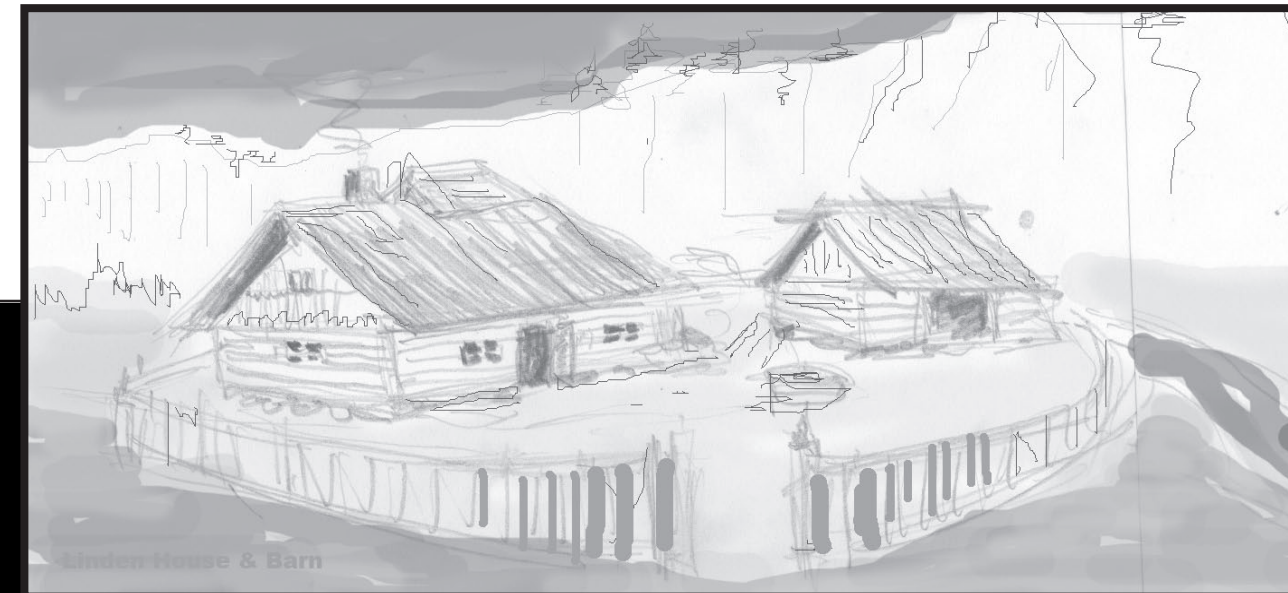

NEPENTHE FILM PRÆSENTERER

SKAMMERENS DATTER

EFTER LENE KAABERBØLS SUCCESFULDE ROMAN
"SKAMMERENS DATTER"

The North Sea

The Circle Sea

Nepenthe Film

THE STORY

Dina, the protagonist, is a young girl who has the ability to see people's shame. Therefore nobody in her town, Birchen, wants to look her in the eyes and be her friend.

THE DRAGONS

THE LOCATIONS

BIRCHEN

BIRCHEN

THE MILL

LINDEN HOUSE

LINDEN HOUSE

RIDING TO DUNARK