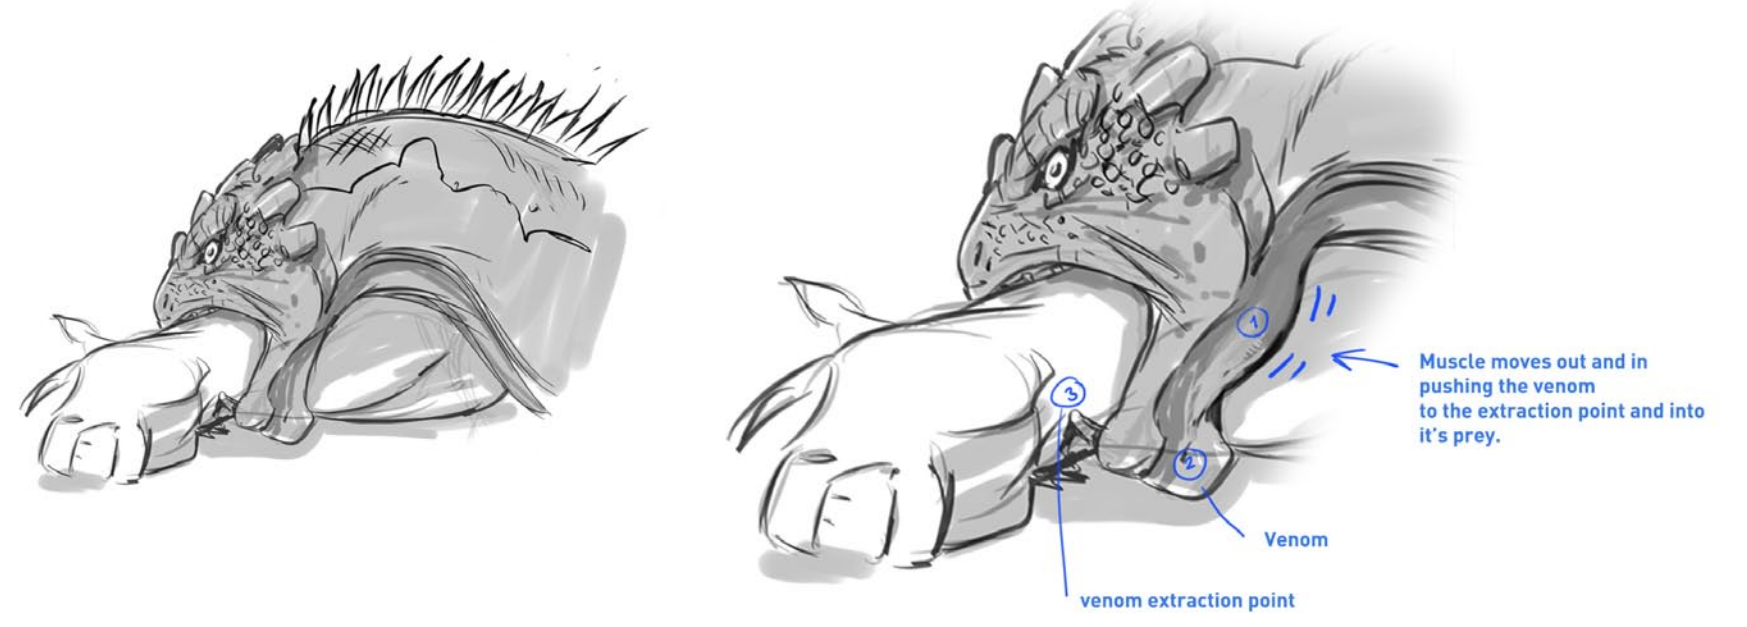

NEPENTHE FILM PRÆSENTERER

SKAMMERENS DATTER

EFTER LENE KAABERBØLS SUCCESFULDE ROMAN
"SKAMMERENS DATTER"

The North Sea

The Circle Sea

Nepenthe Film

THE STORY

Dina, the protagonist, is a young girl who has the ability to see people's shame. Therefore nobody in her town, Birchen, wants to look her in the eyes and be her friend.

THE DRAGONS

THE LOCATIONS

BIRCHEN

BIRCHEN

THE MILL

LINDEN HOUSE

LINDEN HOUSE

RIDING TO DUNARK